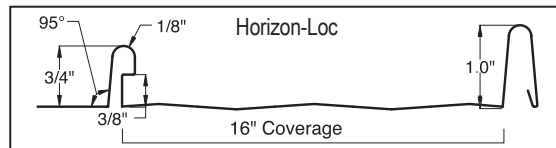

— Concealed Fastener Color Chart —

CENTRAL GUARD™
 Powered by Valspar's WeatherX™ technology

All colors meet ENERGY STAR® requirements for steep slope roofs.
 Available in 26 gauge

DO NOT USE FOR COLOR MATCHING
 This digital color chart is to be used for approximations of our metal colors only.
 It is intended to be viewed on a computer monitor. Colors will vary depending on your computer monitor and monitor settings.
 Please ask for a printed color chart or an actual metal sample for color matching purposes.