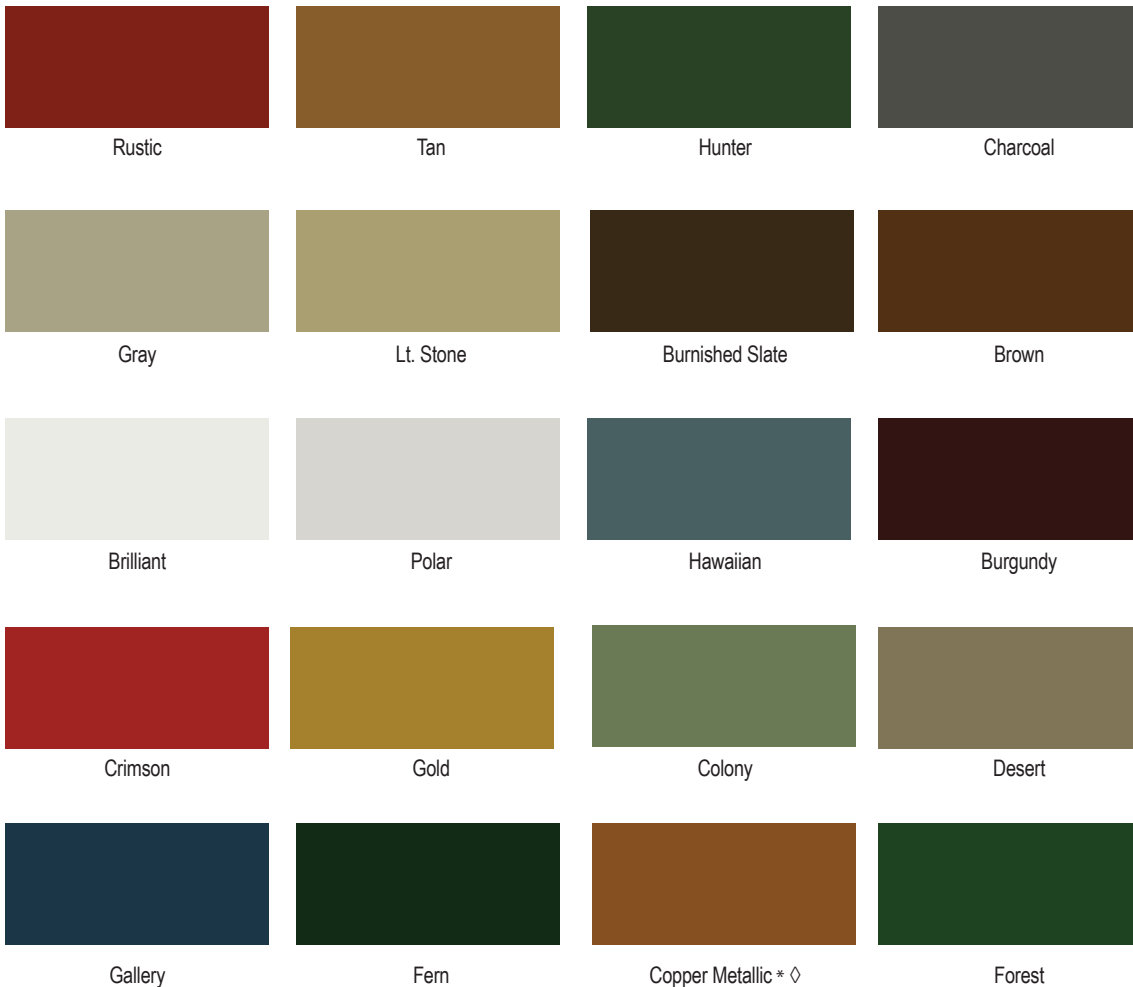

— Concealed Fastener Color Chart —

CENTRAL GUARD™
 Powered by Valspar's WeatherX™ technology

All colors meet ENERGY STAR® requirements for steep slope roofs.
 Available in 26 gauge

DO NOT USE FOR COLOR MATCHING
 This digital color chart is to be used for approximations of our metal colors only.
 It is intended to be viewed on a computer monitor. Colors will vary depending on your computer monitor and monitor settings.
 Please ask for a printed color chart or an actual metal sample for color matching purposes.

Profiles or colors may only be available at one location. Longer lead times may apply. Contact your sales representative for more information

* Fluoropon® color. Contact salesperson for accurate pricing.

◇ Color variation between orders is normal and not a cause for rejection.
 Panels manufactured in Copper Metallic must be installed in the same direction. See directional arrows or stickers provided on your panels.

All colors carry a 40 year limited paint warranty.
 See warranty sheets for warranty criteria.

Paint for all colors is provided by **valspar**

WWW.CENTRALSTATESMFG.COM