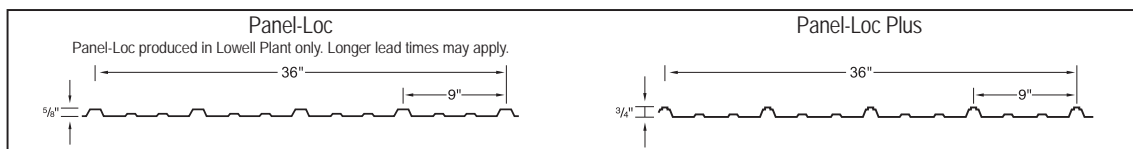

Low Rib Panel Color Chart

CENTRALGUARD™
Powered by Valspar's WeatherX™ technology

All colors meet ENERGY STAR® requirements for steep slope roofs.
Available in 26 and 29 gauge

DO NOT USE FOR COLOR MATCHING

This digital color chart is to be used for approximations of our metal colors only.

It is intended to be viewed on a computer monitor. Colors will vary depending on your computer monitor and monitor settings.
Please ask for a printed color chart or an actual metal sample for color matching purposes.

* Fluoropon® color. Contact salesperson for accurate pricing.

◇ Color variation between orders is normal and not a cause for rejection.
Panels manufactured in Copper Metallic must be installed in the same direction.
See directional arrows or stickers provided on your panels.
All colors carry a 40 year limited paint warranty.
See warranty sheets for warranty criteria.

Paint for all colors is provided by **valspar**

CENTRALGUARD is a trademark of **CENTRAL STATES MANUFACTURING, INC.**