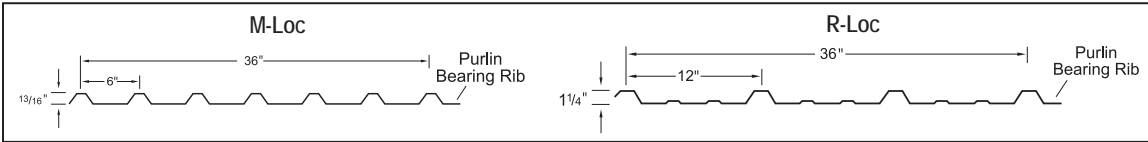

Commercial/Industrial Color Chart

CENTRALGUARD™
Powered by Valspar's WeatherX™ technology

All colors meet ENERGY STAR® requirements for steep slope roofs.
Available in 26 gauge

DO NOT USE FOR COLOR MATCHING
This digital color chart is to be used for approximations of our metal colors only.
It is intended to be viewed on a computer monitor. Colors will vary depending on your computer monitor and monitor settings.
Please ask for a printed color chart or an actual metal sample for color matching purposes.

* Fluoropon® color. Contact salesperson for accurate pricing.
◇ Color variation between orders is normal and not a cause for rejection. Panels manufactured in Copper Metallic must be installed in the same direction. See directional arrows or stickers provided on your panels.
All colors carry a 40 year limited paint warranty. See warranty sheets for warranty criteria.
Paint for all colors is provided by **valspar**