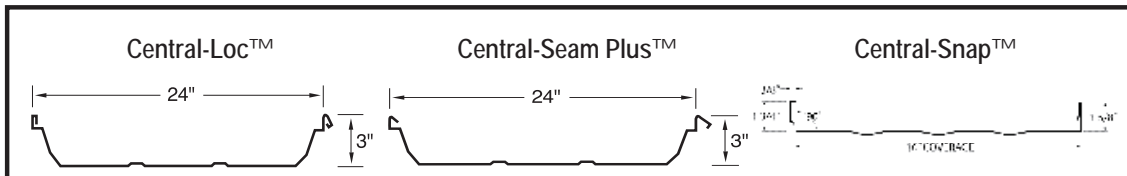

— Standing Seam Panel Color Chart —

FLUROPON®

KYNAR 500®/HYLAR 5000®

All colors meet ENERGY STAR® requirements for steep slope roofs.
Available in 24 gauge

DO NOT USE FOR COLOR MATCHING
 This digital color chart is to be used for approximations of our metal colors only.
 It is intended to be viewed on a computer monitor. Colors will vary depending on your computer monitor and monitor settings.
 Please ask for a printed color chart or an actual metal sample for color matching purposes.